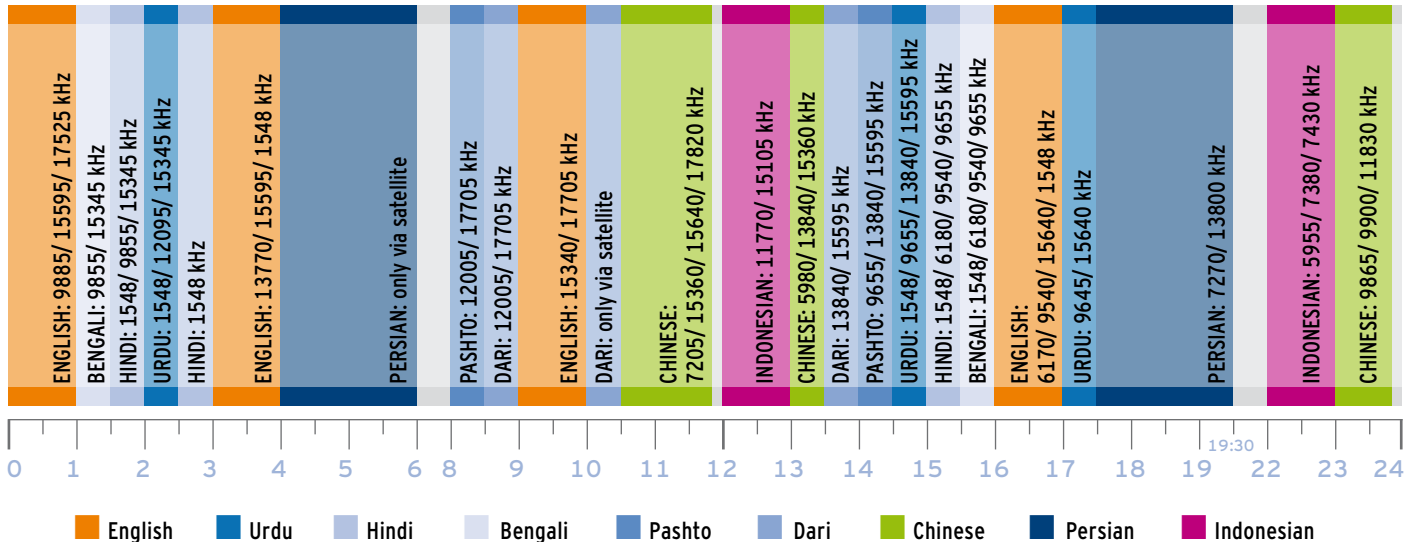

Deutsche Welle in Asia

9 languages, 19 hours a day
news and analysis live

DW-RADIO talks to you about your region in your language

All times in UTC (Universal Time Coordinated, formerly GMT) - All programmes are also available via digital satellite (AsiaSat 3, Atlantic Bird 3, Hotbird 6) - valid until 25 October 2008